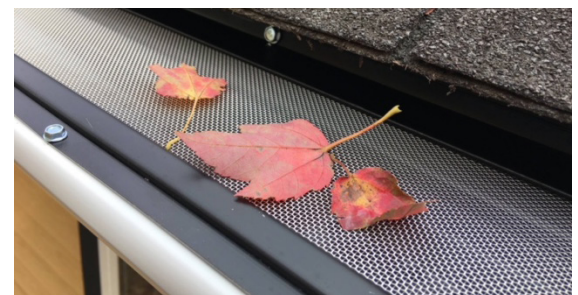

Protect your home from costly water damage and eliminate the dangerous and dirty chore of gutter cleaning!