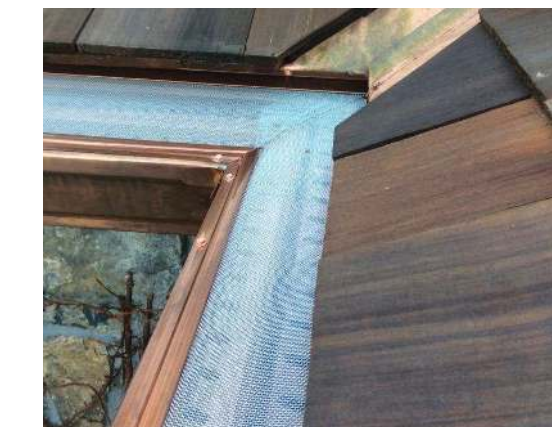

Options

SIZE	MOUNT	COLOR
5"	Fascia or Under Shingle	Black or white
6"	Fascia or Under Shingle	Black or white
	  Fascia Under Shingle	
SCREEN CHOICES	ENVIRONMENT TYPES	
12 Mesh		
18 Mesh		
24 Mesh		
ICON KEYS		
= Pine tree = Rain = Big leaf = Small leaf		

Warranty

20 Year Performance Warranty

We provide a 20 year Performance Warranty with a 100% money back Guarantee!

Lifetime Material Warranty

We guarantee that the finish of our product will not chip, bubble or flake under normal conditions of use.

To view the complete warranty information please go to www.onegutterguard.com/warranty

Patent No.: US 10,113,315 B2

FIND US ON FACEBOOK

facebook.com/onegutterguard/

*Available in copper